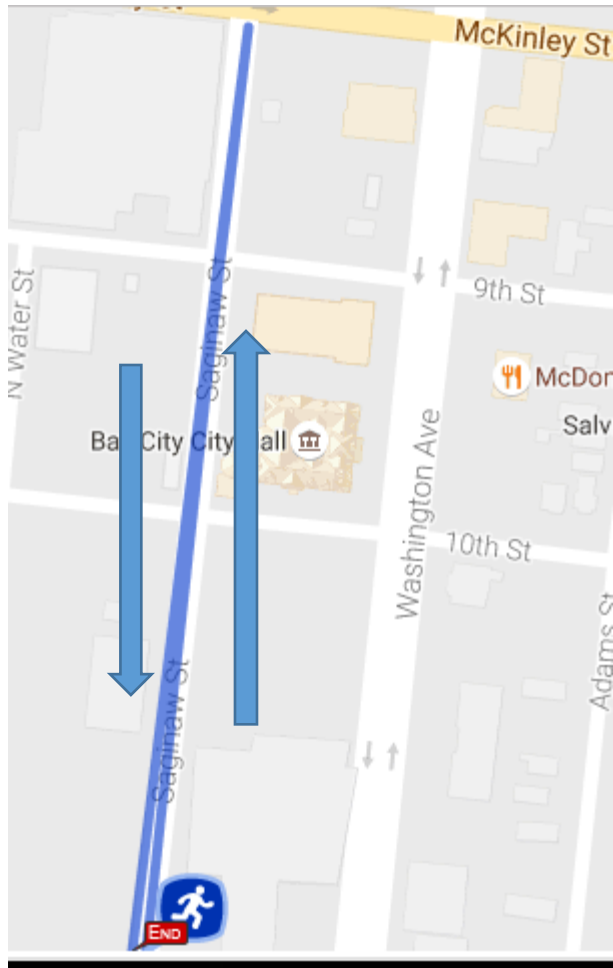

LEPRECHAUN RACES FOR ST PATRICKS DAY RACES

¼ Mile Starts at Driveway and proceeds North to Turnaround just past 10th and returns to Driveway for Finish. **PLEASE STAY ON YOUR RIGHT SIDE ENTIRE RACE.**

LEPRECHAUN RACES FOR ST PATRICKS DAY RACES

½ Mile starts at driveway and Proceeds North to Crosswalk at McKinley, around a Cone and Return.

PLEASE STAY TO THE RIGHT ENTIRE RACE.

LEPRECHAUN RACES FOR ST PATRICKS DAY RACES

1 Mile Race. Start at Driveway and Proceed South to Main, turn right on Main and Proceed West to the Riverwalk, follow Riverwalk to the Bridge, go around Cone and follow Road to Saginaw Street and to Finish.