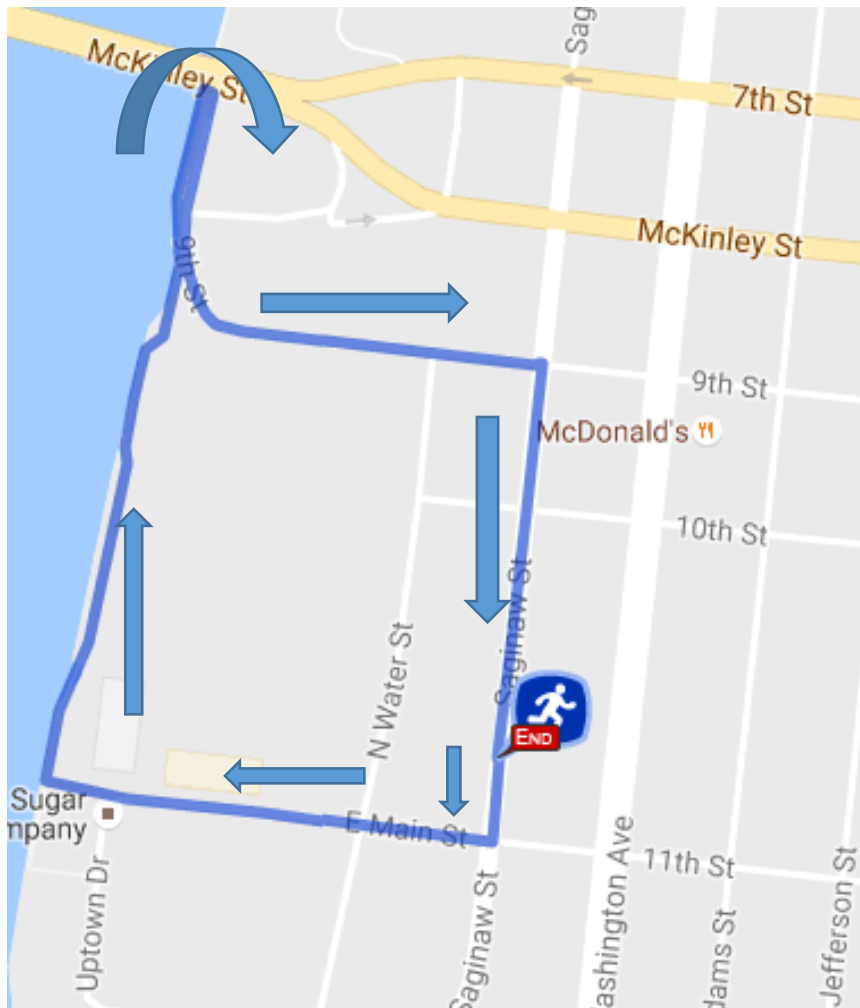

LEPRECHAUN RACES FOR ST PATRICKS DAY RACES

¼ Mile Starts at Driveway and proceeds North to Turnaround just past 10th and returns to Driveway for Finish. **PLEASE STAY ON YOUR RIGHT SIDE ENTIRE RACE.**

LEPRECHAUN RACES FOR ST PATRICKS DAY RACES

½ Mile starts at driveway and Proceeds North to Crosswalk at McKinley, around a Cone and Return.

PLEASE STAY TO THE RIGHT ENTIRE RACE.

LEPRECHAUN RACES FOR ST PATRICKS DAY RACES

1 Mile Race. Start at Driveway and Proceed South to Main, turn right on Main and Proceed West to the Riverwalk, follow Riverwalk to the Bridge, go around Cone and follow Road to Saginaw Street and to Finish.