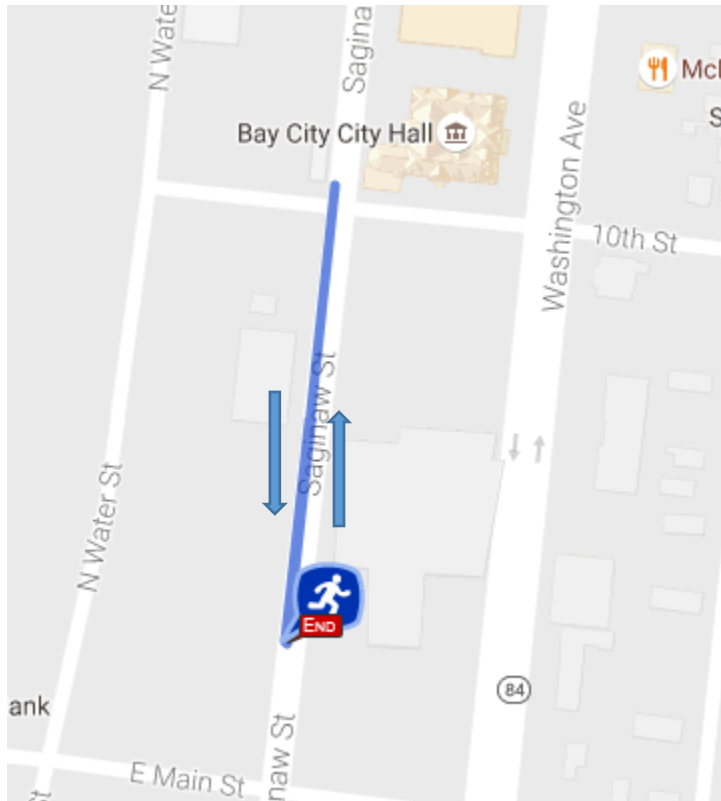

LEPRECHAUN RACES FOR ST PATRICKS DAY RACES

¼ Mile Starts at Driveway and proceeds North to Turnaround just past 10th and returns to Driveway for Finish. **PLEASE STAY ON YOUR RIGHT SIDE ENTIRE RACE.**

LEPRECHAUN RACES FOR ST PATRICKS DAY RACES

½ Mile starts at driveway and Proceeds North to Crosswalk at McKinley, around a Cone and Return.

PLEASE STAY TO THE RIGHT ENTIRE RACE.

LEPRECHAUN RACES FOR ST PATRICKS DAY RACES

1 Mile Race. Start at Driveway and Proceed South to Main, turn right on Main and Proceed West to the Riverwalk, follow Riverwalk to the Bridge, go around Cone and follow Road to Saginaw Street and to Finish.